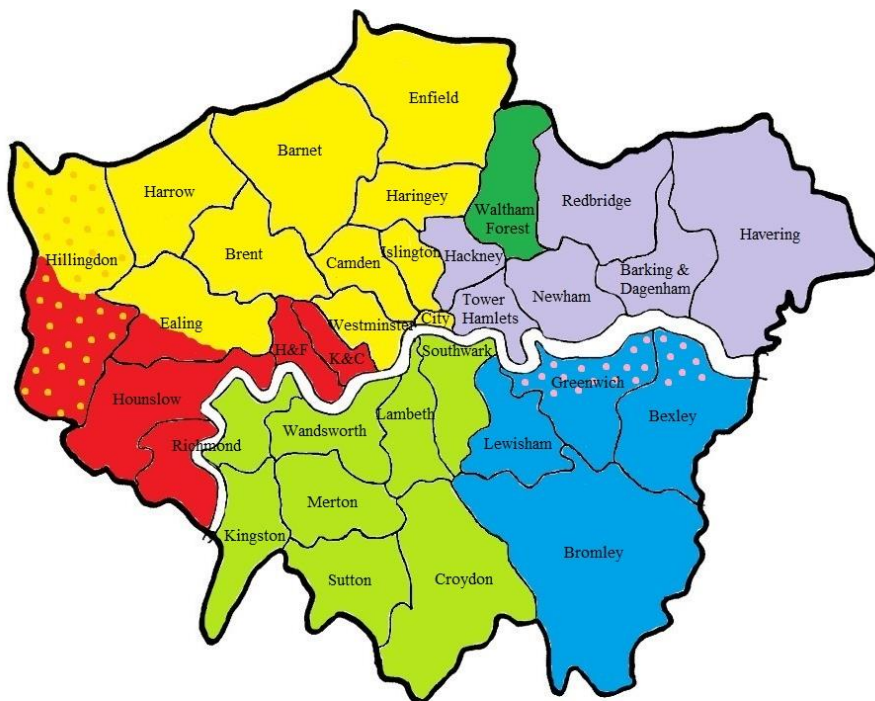

CURRENT LONDON BOROUGHS AND THE FAMILY HISTORY SOCIETIES WHICH COVER THEM

KEY	
	East of London FHS
	East Surrey FHS
	Hillingdon FHS
	London Westminster & Middlesex FHS
	North West Kent FHS
	Waltham Forest FHS
	West Middlesex FHS
	Woolwich & District FHS
H&F	London Borough of Hammersmith & Fulham
K&C	London Borough of Kensington and Chelsea