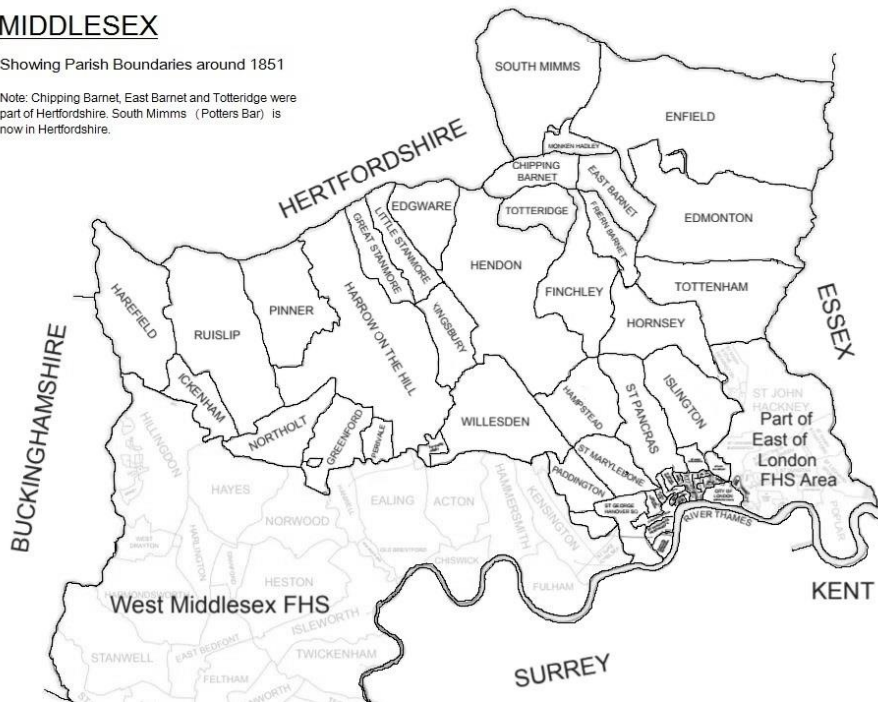

This *Which Place is Where* guide is designed to help you locate places in the parts of Greater London which are looked after by London Westminster & Middlesex Family History. You can look up the name of a district, such as ‘Agar Town’ and you will find out which Ancient Parish covered it and whether it has already been published as a Parish Guide. (For the City of London the booklets will be arranged into Wards as the parishes are so tiny.) A new guide is being published every two months so ones not yet done will be coming out in quick succession.

LONDON WESTMINSTER & MIDDLESEX FAMILY HISTORY SOCIETY

Place	Parish or FHS	Booklet available
West Ham	East of London FHS	
West Hampstead	Hampstead	Hampstead
West Hendon	Hendon	Hendon
West Kilburn	Paddington	Paddington
West Molesey	West Surrey FHS	
West Twyford	Twyford Abbey	Willesden
Westbourne Green	Paddington	Paddington
Westcombe Park	North West Kent FHS	
Westminster	St Margaret Westminster	St Margaret & St John
Weybridge	West Surrey FHS	
Whetstone	Friern Barnet	
Whetstone St John only	Finchley	Finchley
Whitchurch	Little Stanmore	Stanmore
Whitechapel	East of London FHS	
White Hart Lane	Tottenham	Tottenham
Whitefriars	City of London	
Willesden	Willesden	Willesden
Willesden Green	Willesden	Willesden
Wilmington	North West Kent FHS	
Wimbledon	East Surrey FHS	
Winchmore Hill	Edmonton	Edmonton
Woldingham	East Surrey FHS	
Wood Green	Tottenham	Tottenham
Woodford	East of London FHS	
Woodford Bridge	East of London FHS	
Woodings	Pinner	Pinner
Woodmansterne	East Surrey FHS	
Woodside Park	Finchley	Finchley
Woodridings	Pinner	Pinner
Woolwich	North West Kent FHS	
Woolwich	Woolwich & Dist FHS	
Woolwich (North)	East of London FHS	

MAP OF THE ANCIENT PARISHES COVERED BY LWMFHS

MIDDLESEX

Showing Parish Boundaries around 1851

Note: Chipping Barnet, East Barnet and Totteridge were part of Hertfordshire. South Mimms (Potters Bar) is now in Hertfordshire.